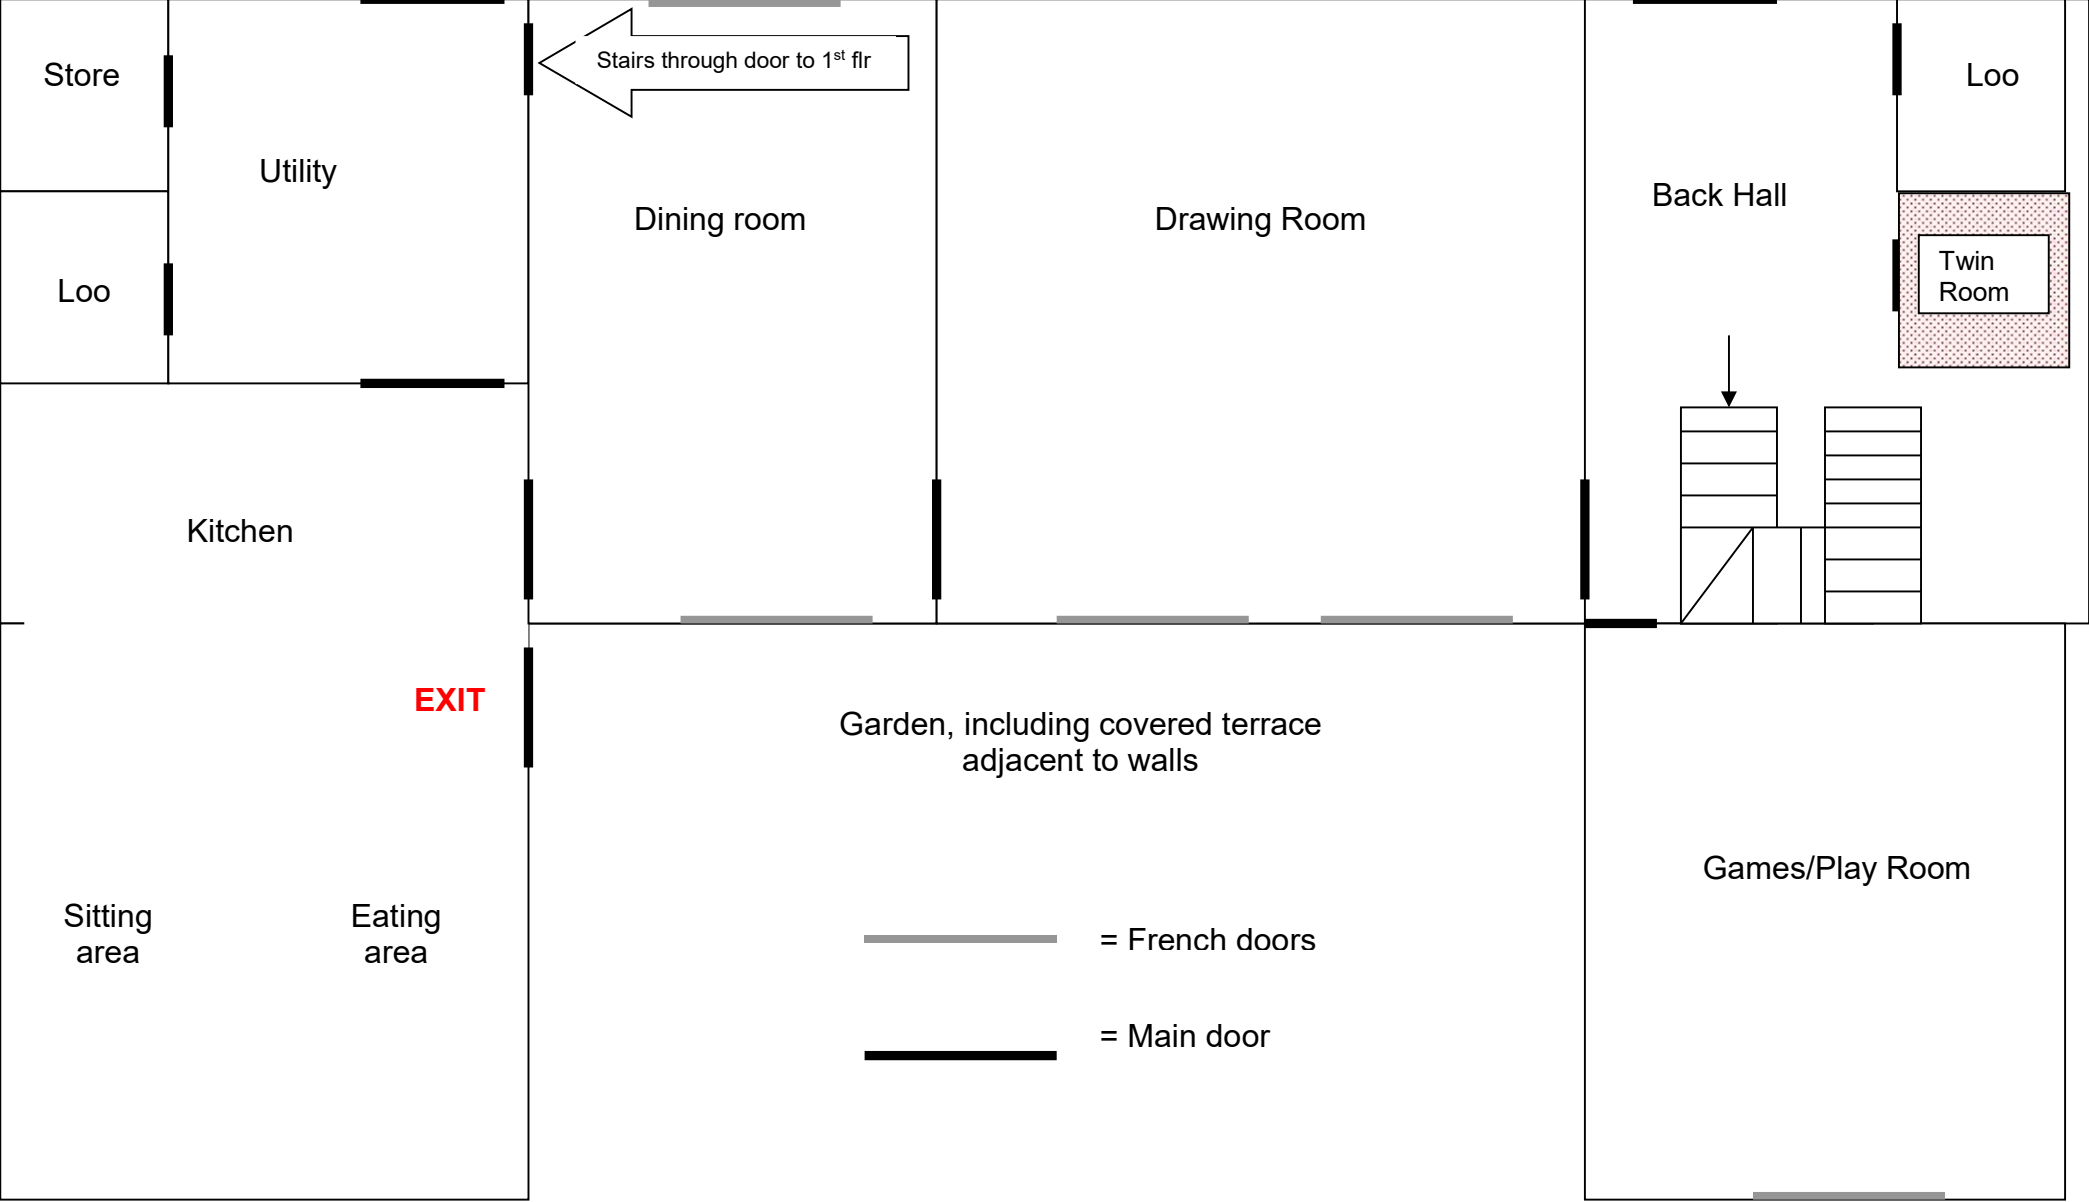

Parking

EXIT

EXIT

CROGEN COACH HOUSE:
Ground Floor